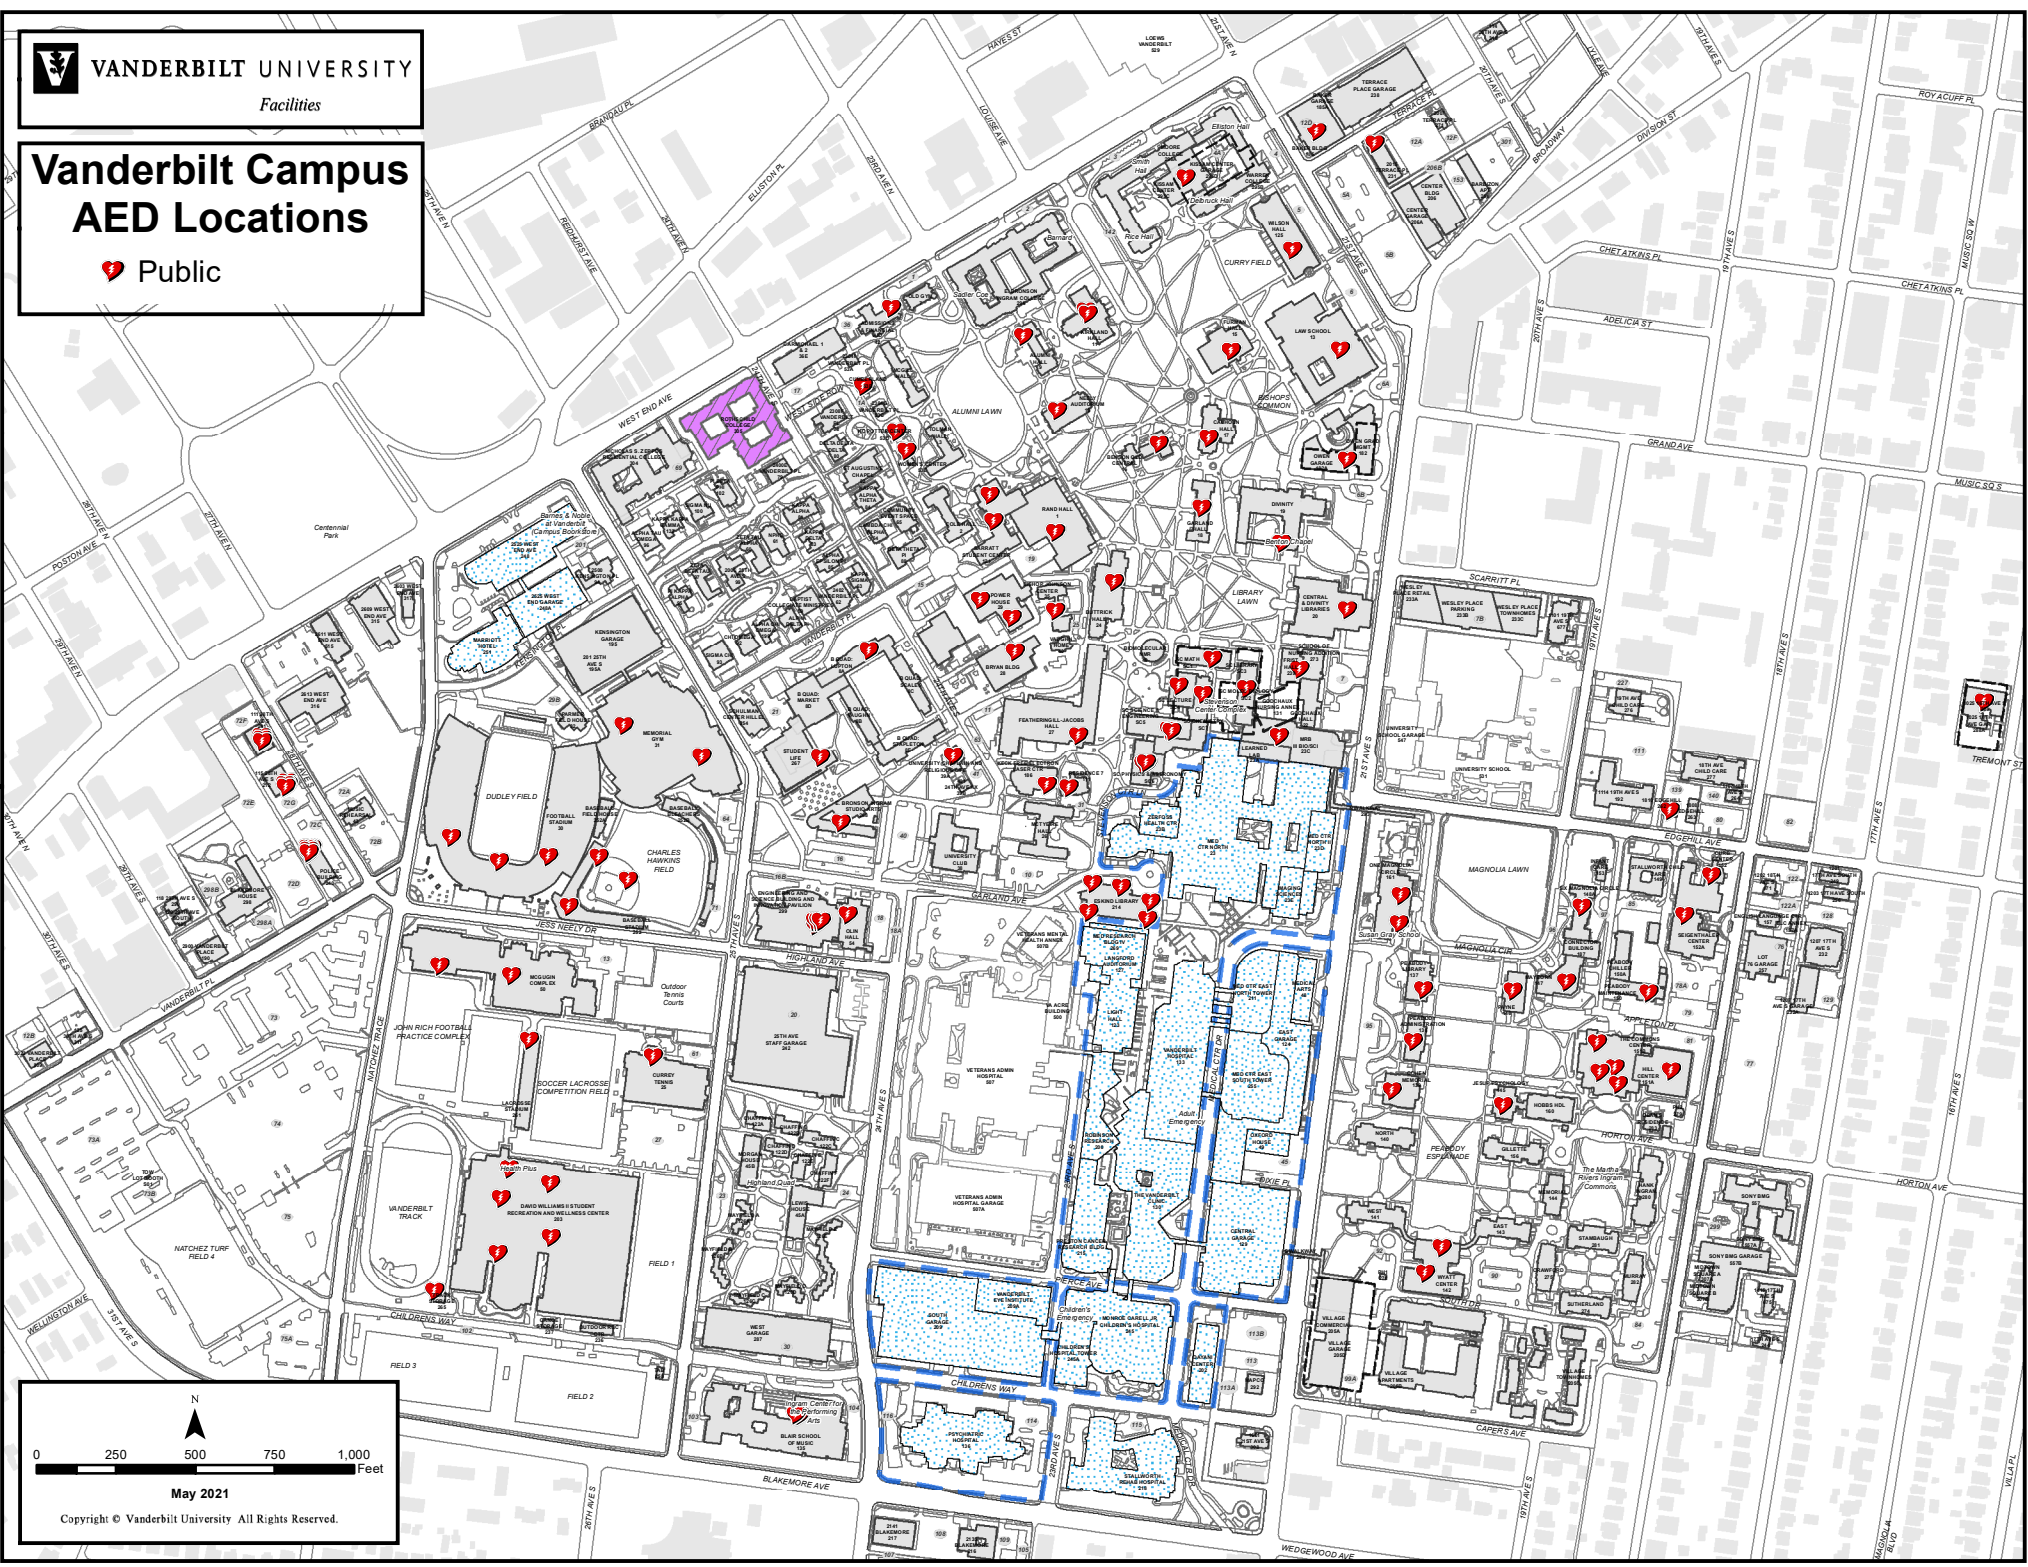

VANDERBILT UNIVERSITY

Facilities

Vanderbilt Campus AED Locations

♥ Public

N

0 250 500 750 1,000 Feet

May 2021